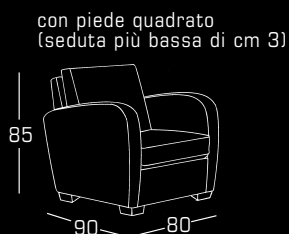

CARMEN

STRUCTURE

The frame is in fir-wood; parts in play-wood. The wooden frame is stuffed with differentiated density polyurethane and is completely covered with a special thin velvet (1 centimetre thick).