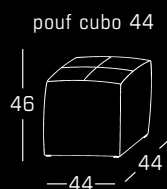

CARMEN

STRUCTURE

The frame is in fir-wood; parts in play-wood. The wooden frame is stuffed with differentiated density polyurethane and is completely covered with a special thin velvet (1 centimetre thick).